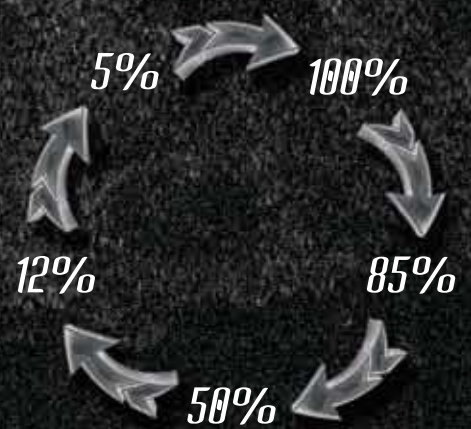

# OutdoorLite

Pocketsize for Travelers

ERS for 100% to 5%  
brightness cycle options

- Ultimate Pocketsize Flashlights
- High Brightness LED by small size Flashlight
- Brightness options by ERS function
- Rechargeable battery or dry cell battery options